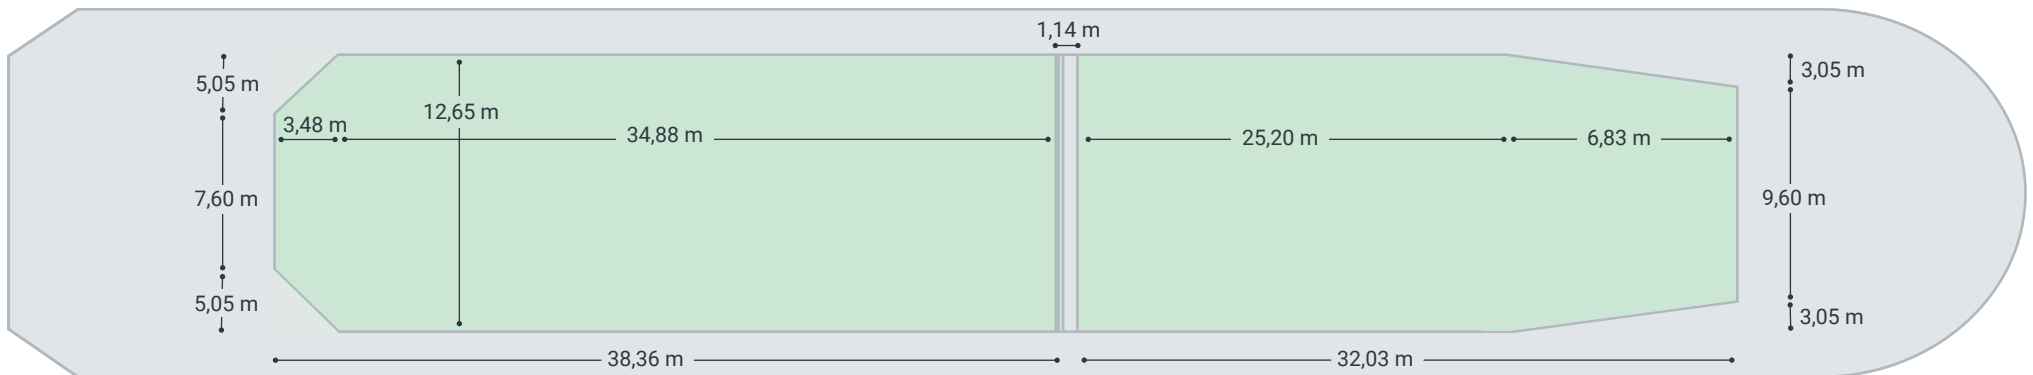

MS St. Pauli GmbH & Co. KG

Schmiedekoppel 7-9 • D-23847 Kastorf • www.waldkontor.com

Mobile +49 171 3677 301 • StPauli2@waldkontor.com