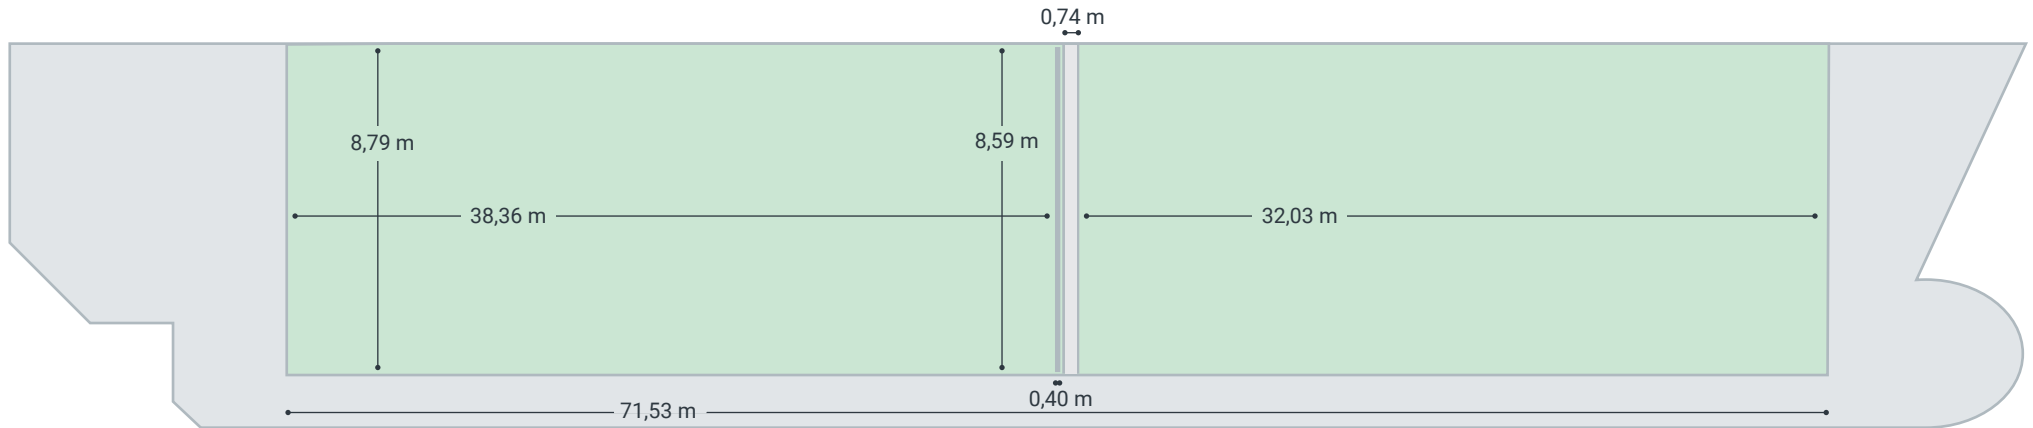

MS St. Pauli GmbH & Co. KG

Schmiedekoppel 7-9 • D-23847 Kastorf • www.waldkontor.com

Mobile +49 171 3677 301 • StPauli2@waldkontor.com